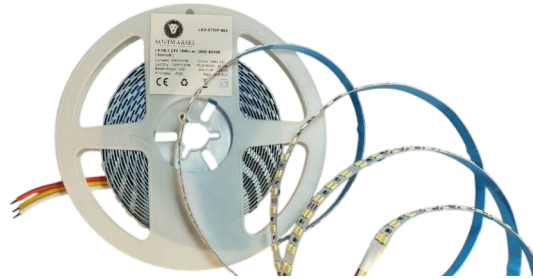

## LED STREIFEN 24V

LS 08-1 CCT

3000K

4000K

6000K

5 M/ROLL

24V 18W/R.M

5M