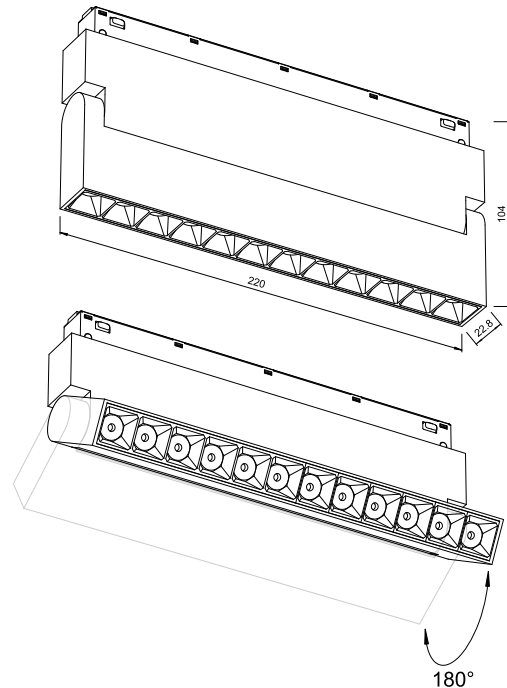

# MAGNET TRACK LAMPE

**ML03-1**

NEUTRAL

\*click to watch

48V 12W

4000K

\*click to go to the vr catalog

960 LM