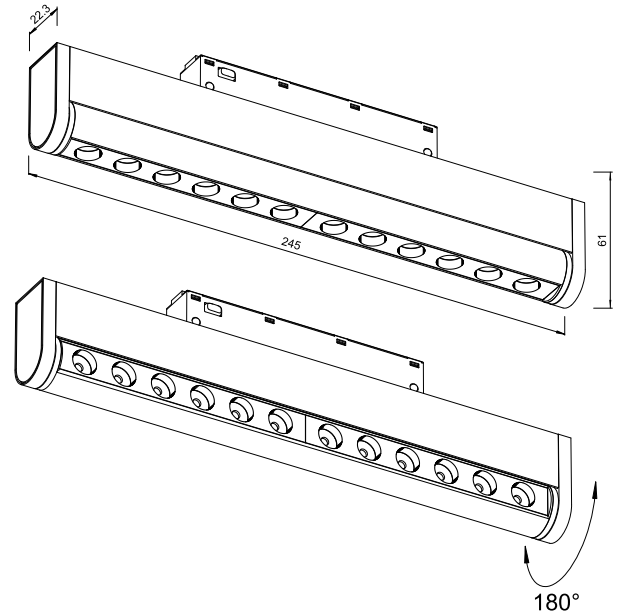

SOFIMARSEL