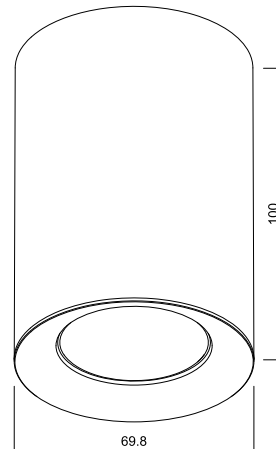

SOFIMARSEL