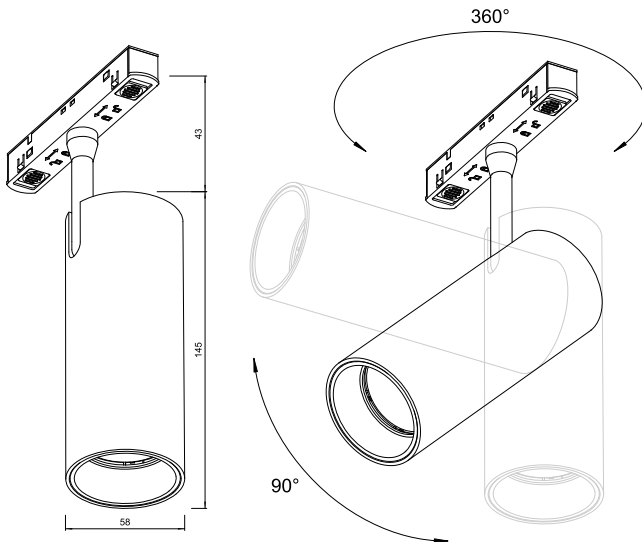

# MAGNET TRACK LAMPE

**ML06-3**

\*click to go to the vr catalog

**ML06-4**

\*click to go to the vr catalog

48V 15W

1150 LM

3000K