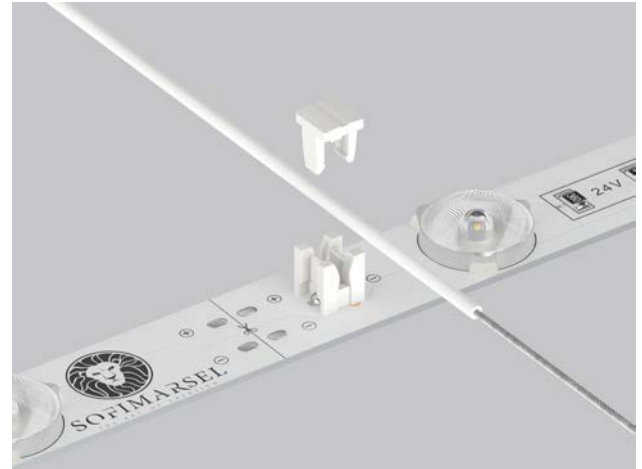

LED STREIFEN 24V

LED STREIFEN SOFIMARSEL