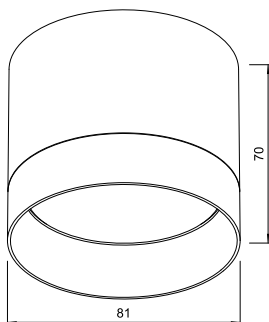

LEUCHTE SPOTLIGHT SOFIMARSEL

LEUCHTMITTEL IST NICHT ENTHALTEN

SPT01-3

*click to go to the vr catalog

SPT01-4

*click to go to the vr catalog

230V

GX53

UNTERKONSTRUKTION 140x140 MM
RING Ø35 MM

SPT01-3

*click to watch

SPT01-4

*click to watch

SOFIMARSEL