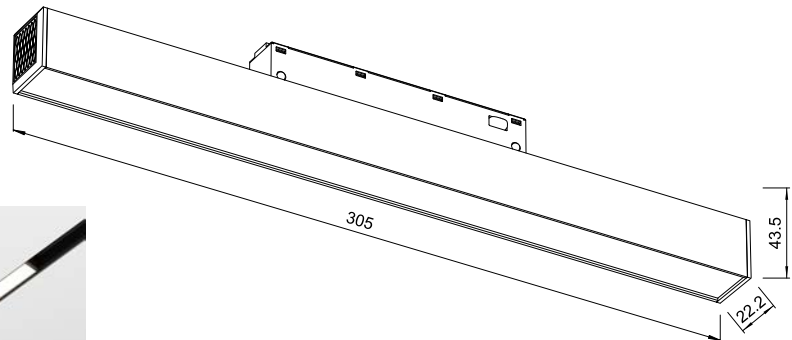

*click to watch