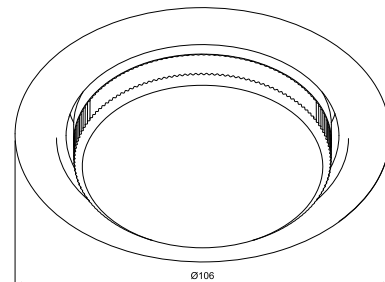

L08-16

STRAHLEND WEISS

*click to go to the vr catalog