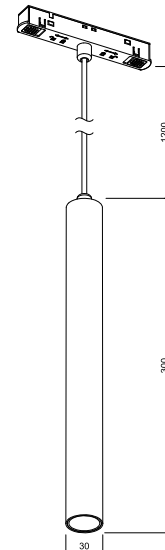

SOFIMARSEL