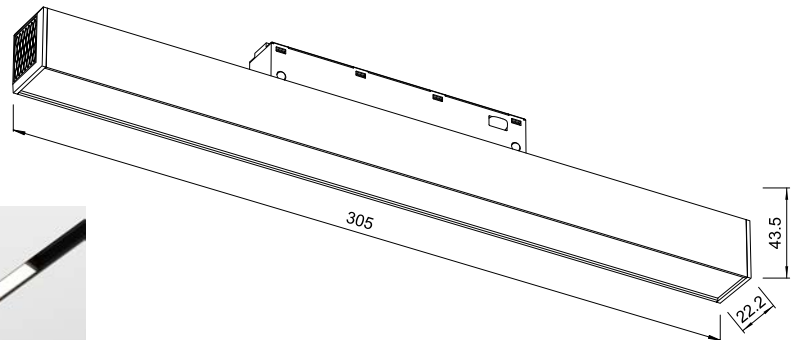

SOFIMARSEL