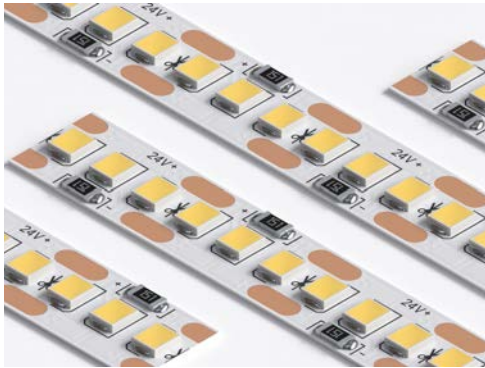

LED STREIFEN 24V

24V 9.6W/R.M.
5M 25M
8MM

LS 03-4	600LM	3000K	5 M/ROLL
LS 04-4	600LM	3000K	25 M/ROLL
LS 03-5	600LM	4000K	5 M/ROLL
LS 04-5	600LM	4000K	25 M/ROLL
LS 03-6	600LM	6000K	5 M/ROLL
LS 04-6	600LM	6000K	25 M/ROLL