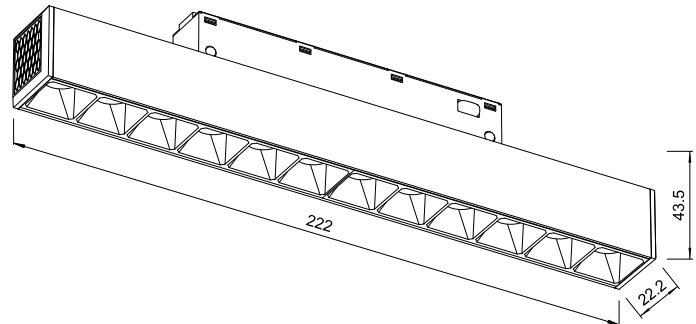

SOFIMARSEL