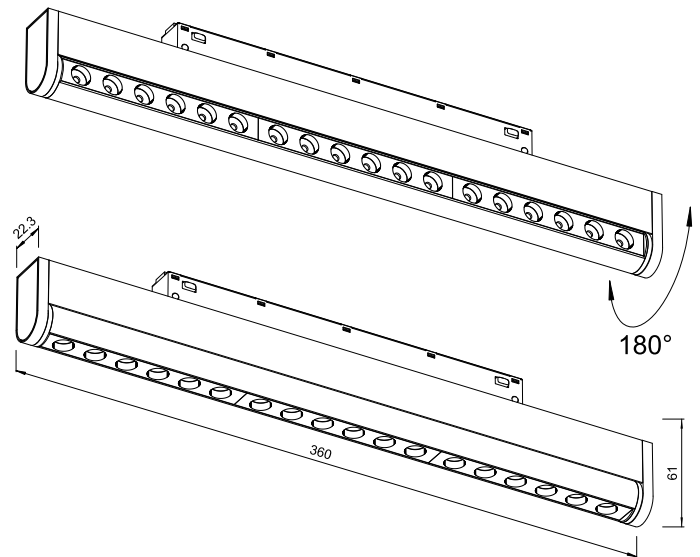

SOFIMARSEL