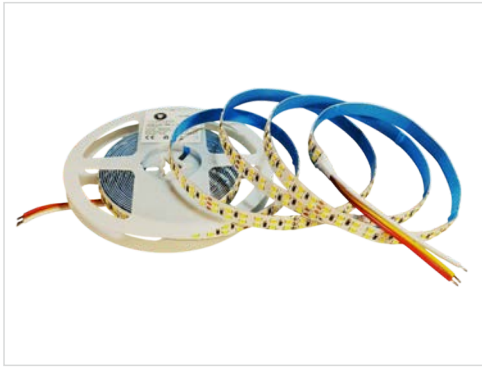

LED STREIFEN 24V

LED STREIFEN 24V

LS 08-1 CCT

3000K

4000K

6000K

5 M/ROLL