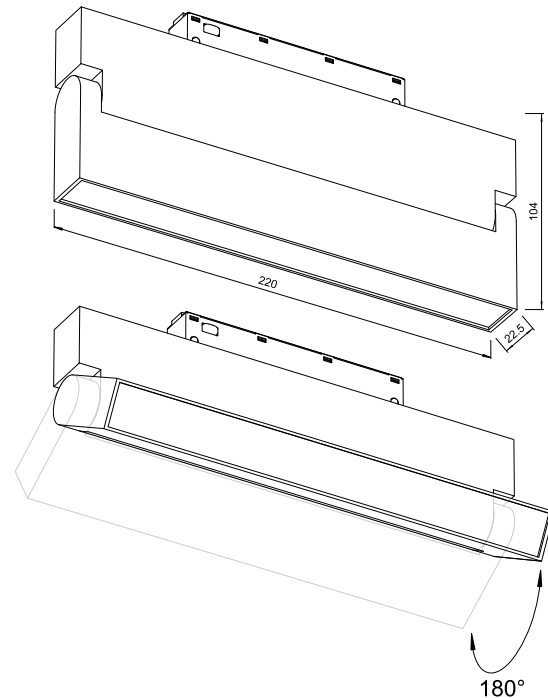

SOFIMARSEL