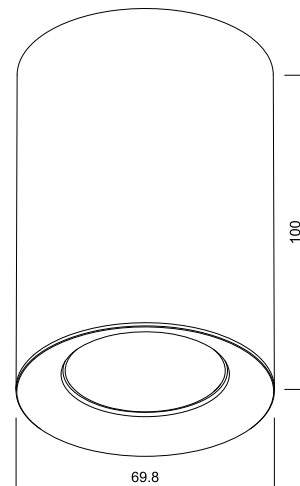

SPT01-14

*click to go to the vr catalog