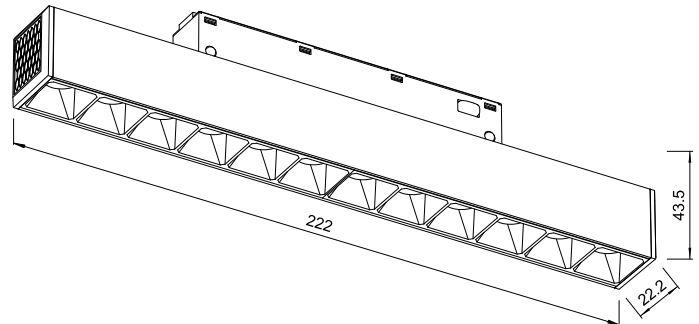

SOFIMARSEL