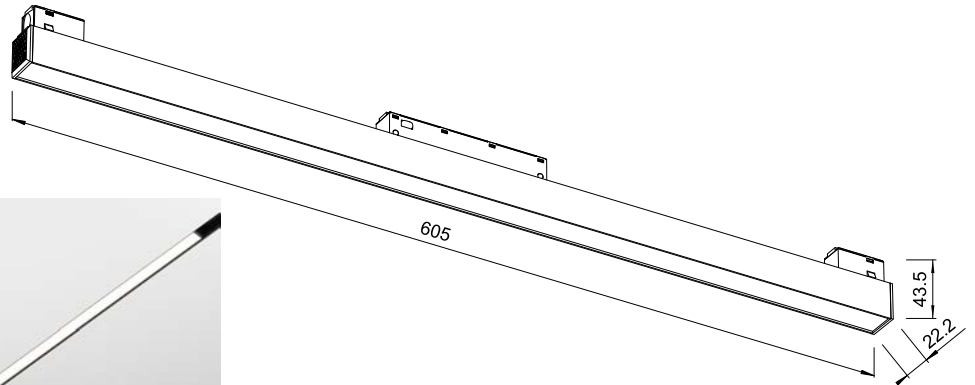

*click to watch