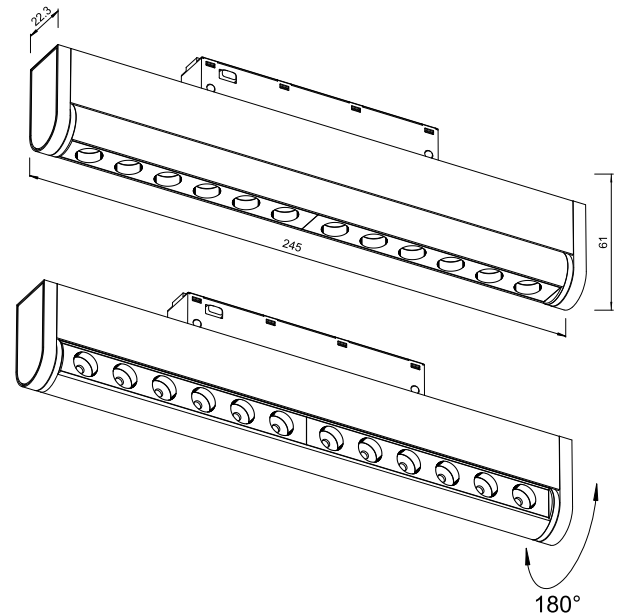

SOFIMARSEL