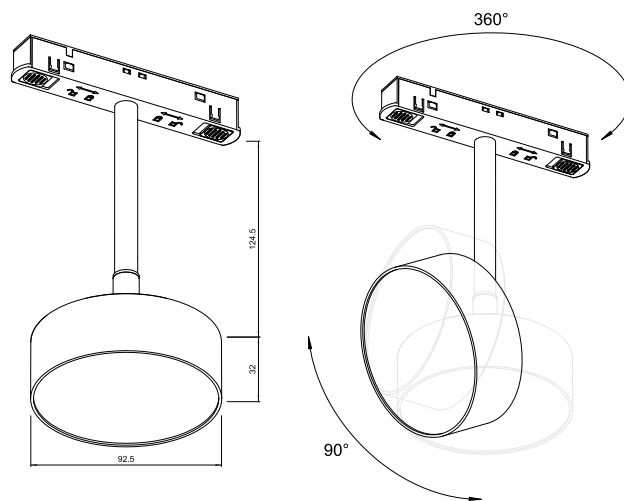

ML08-2

*click to go to the vr catalog