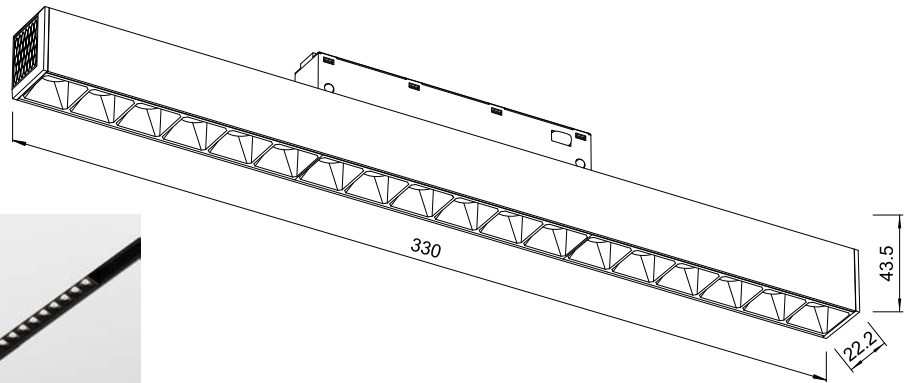

*click to watch