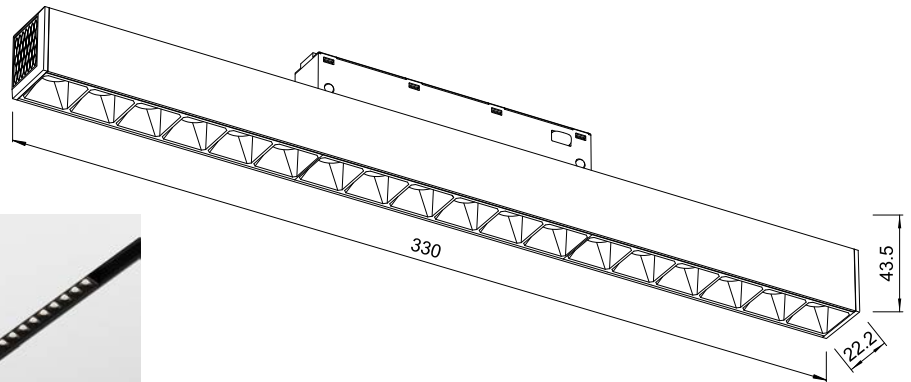

*click to watch