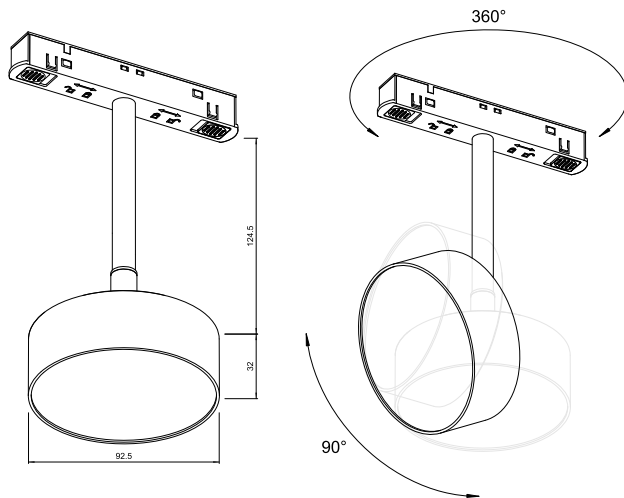

# MAGNET TRACK LAMPE

**ML08-3**

\*click to go to the vr catalog

**ML08-4**

\*click to go to the vr catalog

48V 15W

1100 LM

3000K