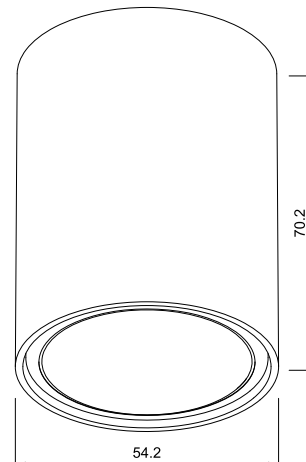

SOFIMARSEL