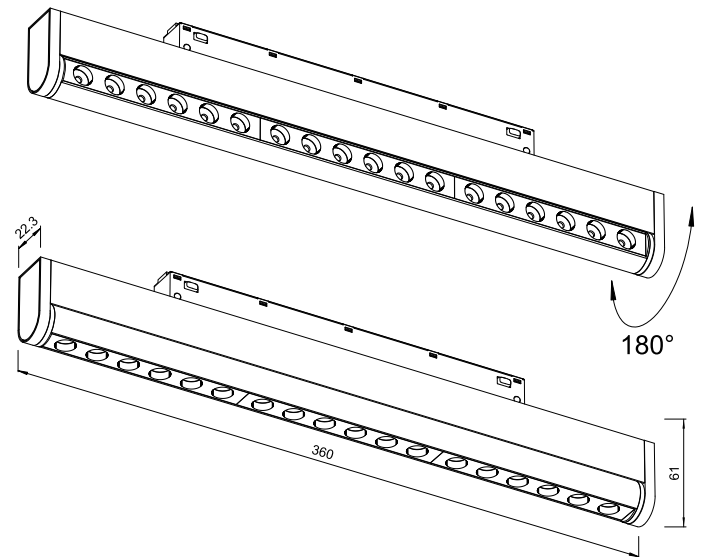

SOFIMARSEL