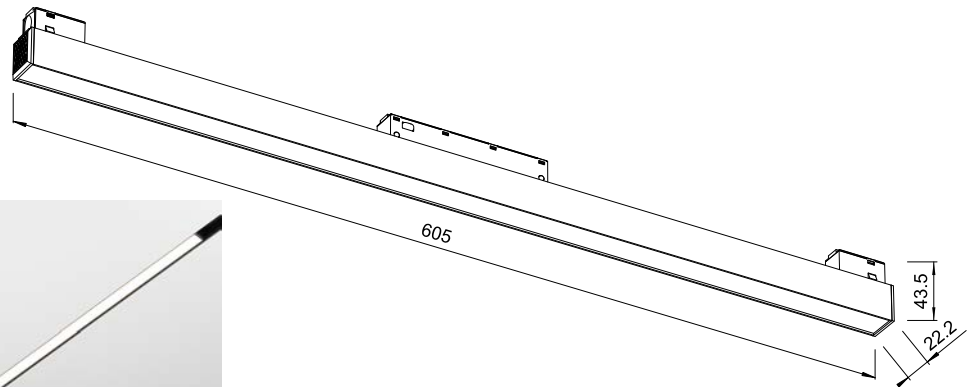

*click to watch