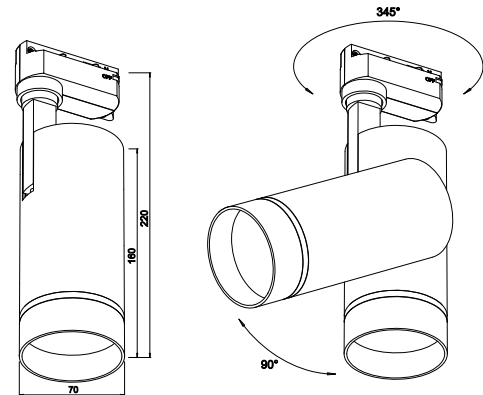

SOFIMARSEL