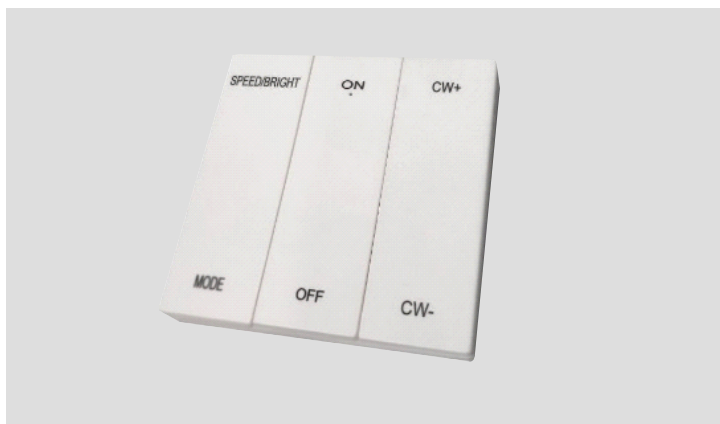

D01-4 CCT LED CONTROLLER «CONTROL COLOR TEMPERATURE»