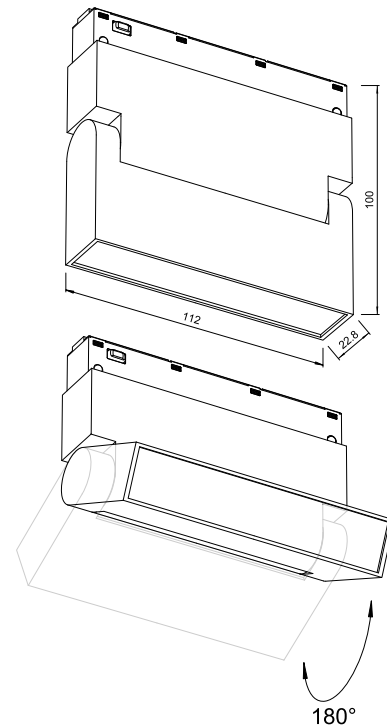

# MAGNET TRACK LAMPE

48V 6W

4000K

\*click to go to the vr catalog

480 LM