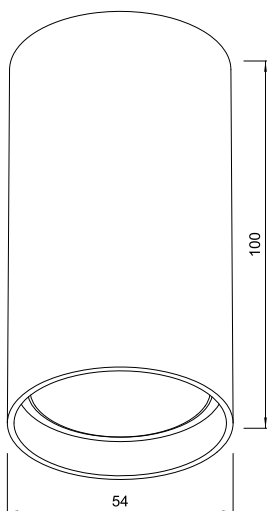

LEUCHTE SPOTLIGHT SOFIMARSEL

LEUCHTMITTEL IST NICHT ENTHALTEN

SPT01-7

*click to go to the vr catalog

SPT01-8

*click to go to the vr catalog

230V

GU10

UNTERKONSTRUKTION 140x140 MM
RING Ø35 MM

SPT01-7

*click to watch

SPT01-8

*click to watch

SOFIMARSEL